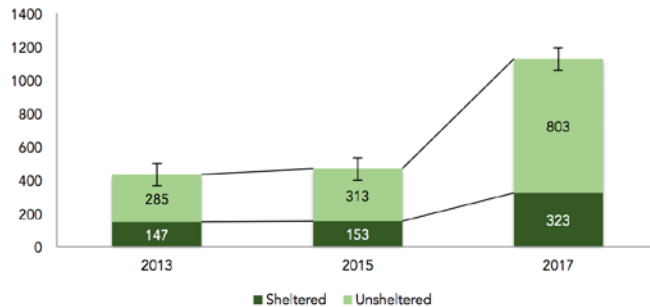

The Real World of Children Experiencing Homelessness

Homelessness in Sacramento

Figure 2:
PIT Estimates over Time

- Between 2015 and 2017 the number of unsheltered homeless grew from 948 to 2,052 (a 110% increase).

Figure 6:
Sheltered and Unsheltered Chronically Homeless in the Sacramento 2013-2017 PIT counts

- 56% of the homeless pop lives outside of shelters
- 31% of the homeless population suffers chronic homelessness
- The 2017 PIT count reported 186 families with at least one child experiencing homelessness
- Believed to be an underestimate due to recruitment strategies