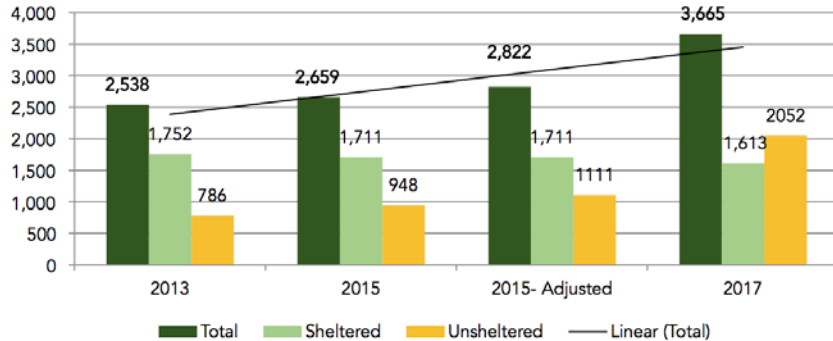

The Real World of Children Experiencing Homelessness

Homelessness in Sacramento

Figure 2:
PIT Estimates over Time

- Between 2015 and 2017 the number of unsheltered homeless grew from 948 to 2,052 (a 110% increase).

Figure 6:
Sheltered and Unsheltered Chronically Homeless in the Sacramento 2013-2017 PIT counts

- 56% of the homeless pop lives outside of shelters
- 31% of the homeless population suffers chronic homelessness
- The 2017 PIT count reported 186 families with at least one child experiencing homelessness
- Believed to be an underestimate due to recruitment strategies